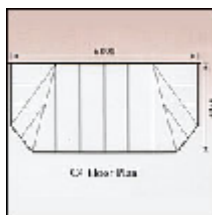

GULLWING DESIGN

FOR GULLWING DESIGN PLEASE USE EDWARDIAN PRICE LIST